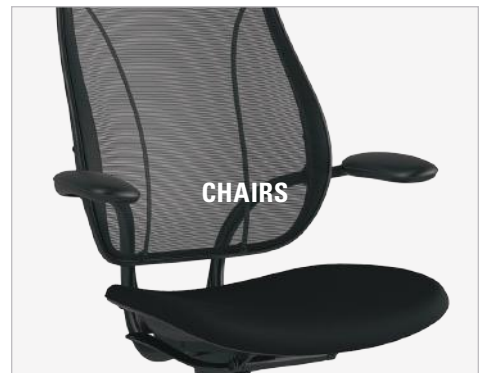

Liberty[®] *OCEAN*

Humanscale[®]

From Ocean to Office

Discarded fishing nets are widely regarded as the most harmful type of ocean plastic as they can “ghost fish” for years, damaging delicate ecosystems and the marine animals that inhabit them. To combat this problem and build upon our commitment to creating a Net Positive impact on the Earth, Humanscale has expanded its Ocean seating line with Liberty.

Like its predecessor, the Smart Ocean, Liberty Ocean helps clean up our oceans with each chair using almost 2 pounds of reclaimed fishing net material. Adhering to our core design philosophies, Liberty Ocean features the same Form-Sensing Mesh Technology and seamless functionality as all Humanscale task chairs. The chair instantly adjusts to each unique user to provide the perfect support in every position without knobs, locks, or levers.

Key Features

- Each chair incorporates almost 2 lbs of reclaimed fishing nets
- Self-adjusting recline automatically provides the right amount of support, regardless of sitter's size or weight
- Pivoting backrest provides instant support as the sitter changes positions
- Form-Sensing Mesh back creates body-fitting contours and self-adjusting lumbar support for a customized fit
- Contoured seat cushions closely follow the body's shape, while a waterfall edge offers long-term comfort, reducing pressure points and providing weight distribution
- Adjustable or fixed armrests connect to the backrest instead of the seat to stay with the body during recline
- 15-year, 24/7 warranty

Specifications

	IN / LBS	MM / KG
Seat Depth	16.5" - 18.75"	420 - 475 mm
Seat Height	16.6" - 20.9"	420-530 mm
Backrest Height	23"	570 mm
Chair Width (with arms)	26.5"	675 mm
Armrest Height	10" fixed, 6.25" - 9.75" adjustable	255 mm fixed, 165 - 250 mm adjustable
Distance Between Armrests	19"	485 mm
Height	39.25" - 43.625"	980 - 1105 mm
Chair Weight (armless)	30 lbs	13.6 kg
Chair Weight (with arms)	34 lbs	15.4 kg