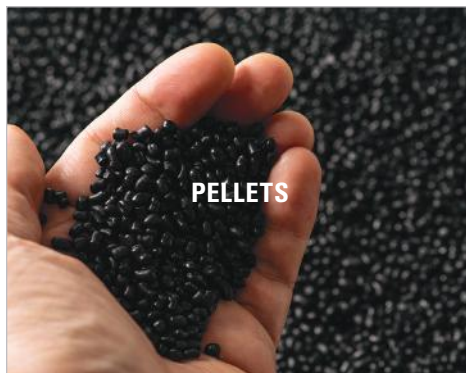

Liberty[®] *OCEAN*

Humanscale[®]

From Ocean to Office

Discarded fishing nets are widely regarded as the most harmful type of ocean plastic as they can “ghost fish” for years, damaging delicate ecosystems and the marine animals that inhabit them. To combat this problem and build upon our commitment to creating a Net Positive impact on the Earth, Humanscale has expanded its Ocean seating line with Liberty.

Like its predecessor, the Smart Ocean, Liberty Ocean helps clean up our oceans with each chair using almost 2 pounds of reclaimed fishing net material. Adhering to our core design philosophies, Liberty Ocean features the same Form-Sensing Mesh Technology and seamless functionality as all Humanscale task chairs. The chair instantly adjusts to each unique user to provide the perfect support in every position without knobs, locks, or levers.

Key Features

- Each chair incorporates almost 2 lbs of reclaimed fishing nets
- Self-adjusting recline automatically provides the right amount of support, regardless of sitter's size or weight
- Pivoting backrest provides instant support as the sitter changes positions
- Form-Sensing Mesh back creates body-fitting contours and self-adjusting lumbar support for a customized fit
- Contoured seat cushions closely follow the body's shape, while a waterfall edge offers long-term comfort, reducing pressure points and providing weight distribution
- Adjustable or fixed armrests connect to the backrest instead of the seat to stay with the body during recline
- 15-year, 24/7 warranty